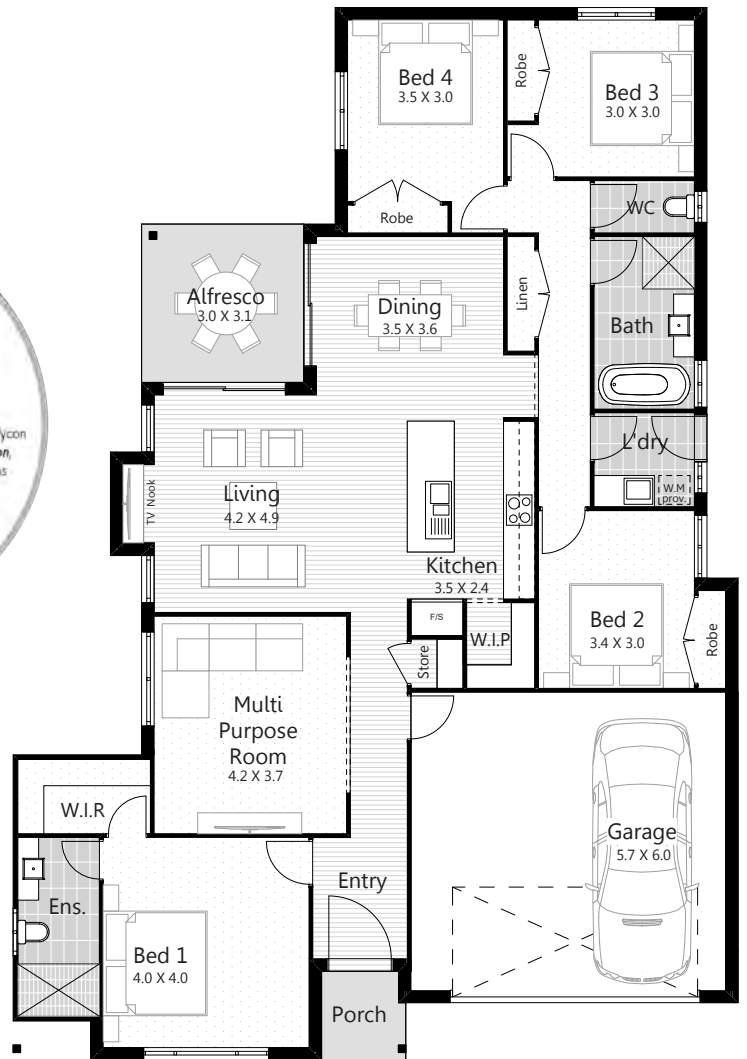

House and Land Package

Lot 41, Edgewater Shores, Diamond Beach

PYCON
HOMES & CONSTRUCTIONS

The Waratah

\$609,489

220.5
 4
 2
 2
 SQ. Metres Bedrooms Bathrooms Garages

yours free

Essentials Bundle with this House and Land Package

Your package includes:

- Stone benchtops to kitchen
 - High ceilings throughout
 - SMEG Kitchen appliances
 - SMEG Dishwasher
- Completed with the Pycon Lifestyle Collection, range of Inclusions

Features

- Façade Upgrade - Hamptons
- Stone Kitchen Benches
- Laundry Joinery
- Floor Coverings Throughout
- Gas Hot Water System
- Timberline Wall Hung Vanities
- Automatic Garage Door
- Free Standing Bath
- LED Downlights
- All Council & Certifying Fees
- Smeg Appliances
- Mailbox and Clothesline
- 2550mm High Ceilings