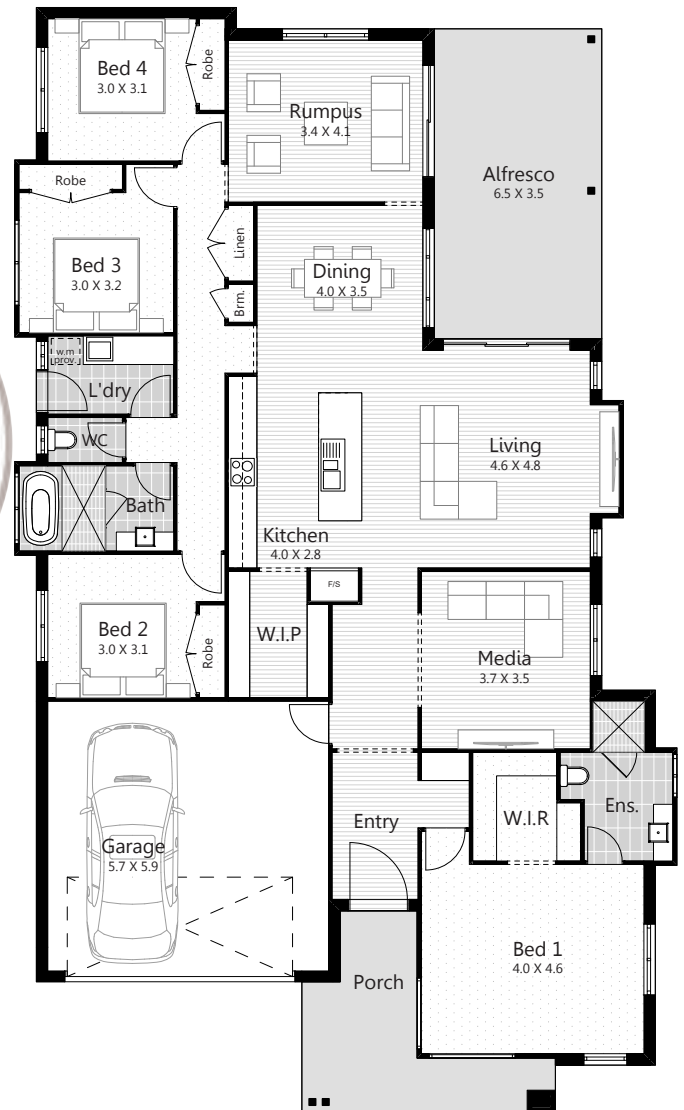

House and Land Package

Lot 37, Edgewater Shores, Diamond Beach

PYCON
HOMES & CONSTRUCTIONS

The Oceanic

\$629,453

269.0
 4
 2
 2
 SQ. Metres Bedrooms Bathrooms Garages

Features

- Façade Upgrade - Tropical
- Stone Kitchen Benches
- Laundry Joinery
- Floor Coverings Throughout
- Gas Hot Water System
- Timberline Wall Hung Vanities
- Automatic Garage Door
- Free Standing Bath
- LED Downlights
- All Council & Certifying Fees
- Smeg Appliances
- Mailbox and Clothesline
- 2550mm High Ceilings

yours free
Essentials Bundle with this House and Land Package

Your package includes:

- Stone benchtops to kitchen
- High ceilings throughout
- SMEG Kitchen appliances
- SMEG Dishwasher

Completed with the Pycon Lifestyle Collection, range of Inclusions